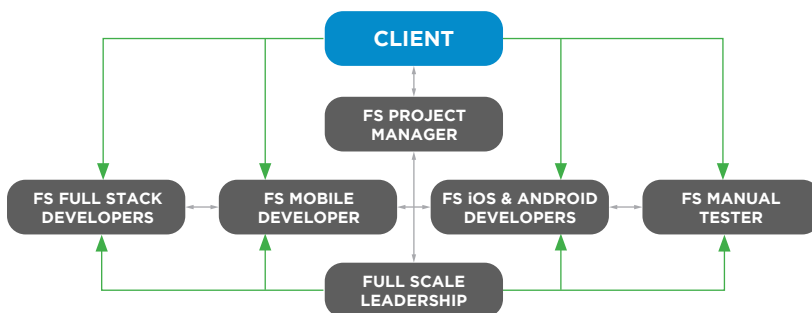

LOCATION
Kansas City, MO

INDUSTRY
Education, Entertainment

SERVICES
Content Delivery and Mobile Development

TECHNOLOGY (7 TEAM MEMBERS)
Project Manager, Full Stack PHP Developers, iOS, Android Developers, Manual Testers

FS RESOURCE CHART FOR H3

FULL SCALE ROCKS!

Our Client Management Platform provides direct access to your team. Click below to see a team member profile.

[VIEW PROFILE](#)

[WHAT IS GUIDED DEVELOPMENT?](#)

Our Guided Development process helps improve direct, transparent communication between teams.