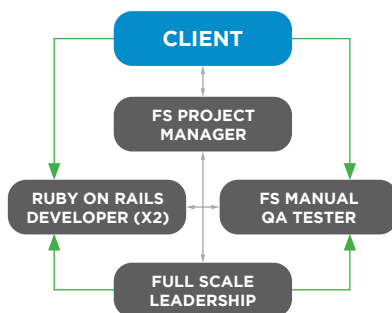

FS RESOURCE CHART FOR FLYWHEEL

FULL SCALE ROCKS!

Our Client Management Platform provides direct access to your team. Click below to see a team member profile.

[VIEW PROFILE](#)

WHAT IS GUIDED DEVELOPMENT?