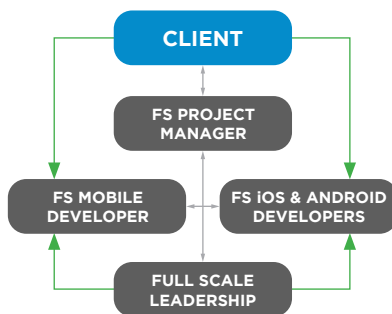

FS RESOURCE CHART FOR PARPOINTS

FULL SCALE ROCKS!

Our Client Management Platform provides direct access to your team. Click below to see a team member profile.

[VIEW PROFILE](#)

WHAT IS GUIDED DEVELOPMENT?

Our Guided Development process helps improve direct, transparent communication between teams.

CLIENT : FLYWHEEL

WEB APPLICATION DEVELOPMENT, QUALITY ASSURANCE

Full Scale is an integral part of successfully built web applications to enhance the overall customer experience for Flywheel’s client. Our team rolled into Flywheel’s development organization with little disruption to add value quickly.